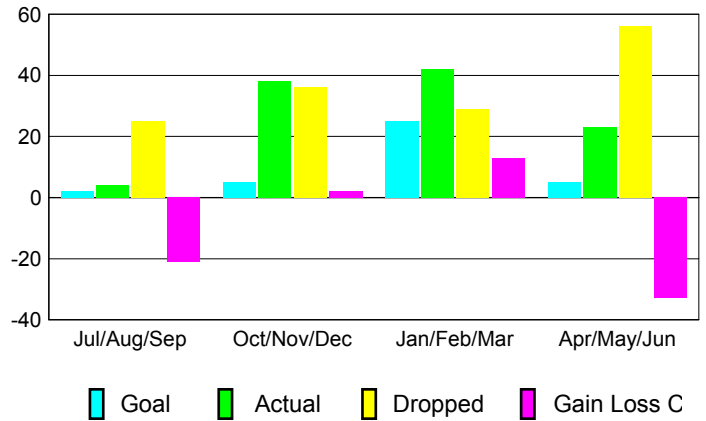

GMT: **Andre Nimchuk**

Location: **MANITOBA**

GMT CA: **2**

CLUBS

Month	New Club Goal	Actual New Clubs	Actual Dropped Clubs	Gain/Loss of Clubs
2012-2013				
Jul/Aug/Sep	0	0	0	0
Oct/Nov/Dec	0	0	0	0
Jan/Feb/Mar	1	0	0	0
Apr/May/June	0	0	2	-2
Totals	1	0	2	-2

MEMBERSHIP

Month	Net Memb Goal	Actual New Memb	Actual Dropped Memb	Gain/Loss of Memb
2012-2013				
Jul/Aug/Sep	2	4	25	-21
Oct/Nov/Dec	5	38	36	2
Jan/Feb/Mar	25	42	29	13
Apr/May/June	5	23	56	-33
Totals	37	107	146	-39

Club Results 2012-2013

Goal, New, Dropped, Gain/Loss

Membership Results 2012-2013

Goal, New, Dropped, Gain/Loss

YTD Status Quo Clubs 2012-2013

Status Quo Clubs Compared to Status Quo Members

Gender Comparison 2012-2013