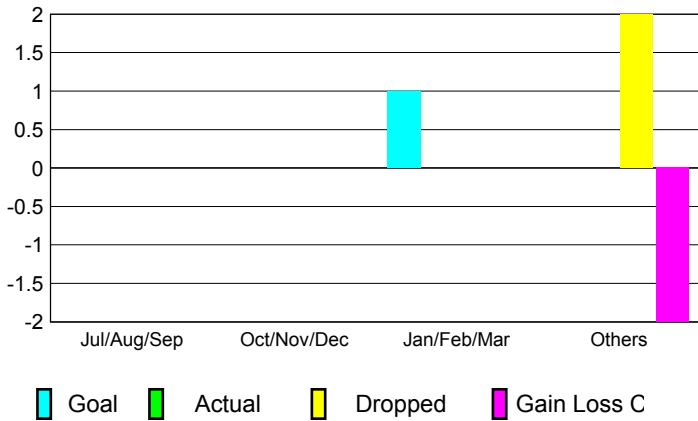

GMT: **Andre Nimchuk**

Location: **MANITOBA**

GMT CA: **2**

CLUBS

Month	New Club Goal	Actual New Clubs	Actual Dropped Clubs	Gain/Loss of Clubs
2012-2013				
Jul/Aug/Sep	0	0	0	0
Oct/Nov/Dec	0	0	0	0
Jan/Feb/Mar	1	0	0	0
Apr/May/June	0	0	2	-2
Totals	1	0	2	-2

MEMBERSHIP

Month	Net Memb Goal	Actual New Memb	Actual Dropped Memb	Gain/Loss of Memb
2012-2013				
Jul/Aug/Sep	2	4	25	-21
Oct/Nov/Dec	5	38	36	2
Jan/Feb/Mar	25	42	29	13
Apr/May/June	5	23	56	-33
Totals	37	107	146	-39

Club Results 2012-2013

Goal, New, Dropped, Gain/Loss

Membership Results 2012-2013

Goal, New, Dropped, Gain/Loss

YTD Status Quo Clubs 2012-2013

Status Quo Clubs Compared to Status Quo Members

Gender Comparison 2012-2013